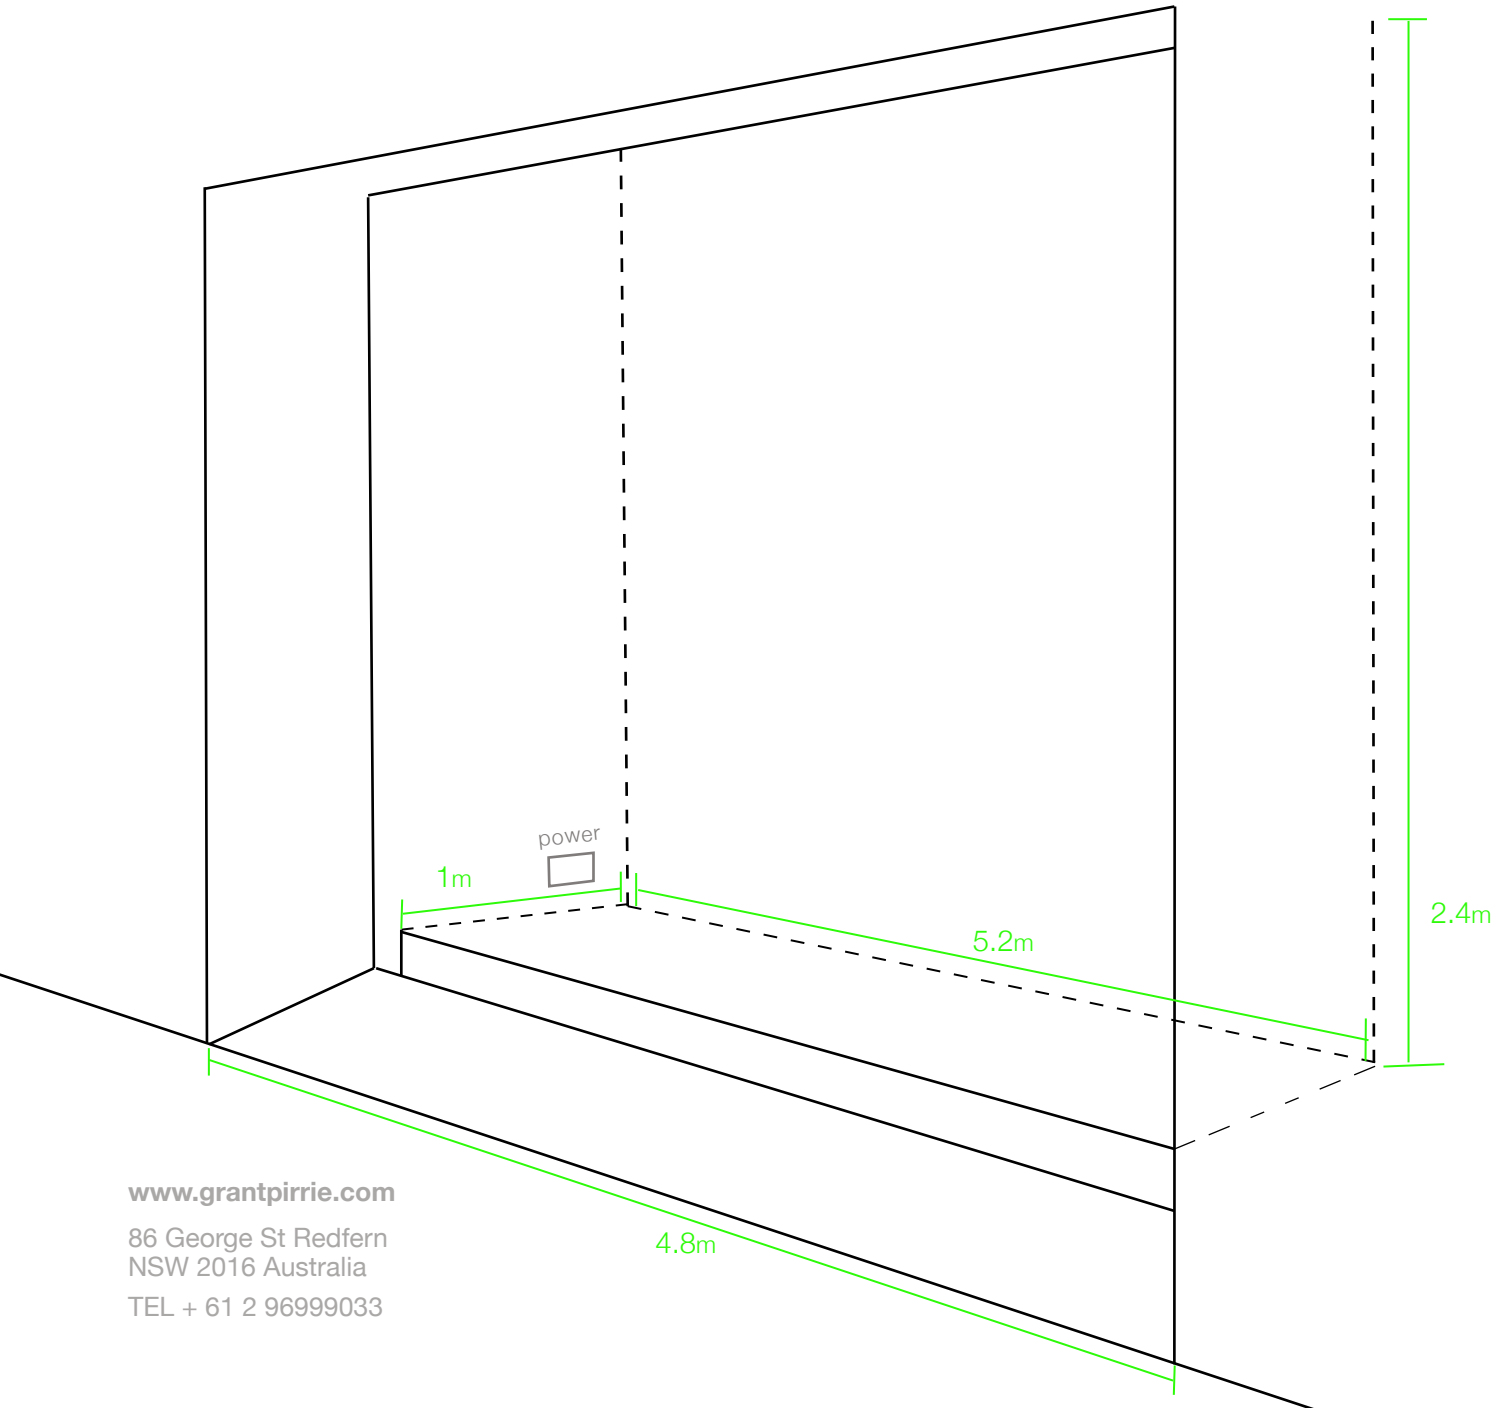

GRANTPIRRIE|WINDOW

dimensions

www.grantpirrie.com

86 George St Redfern
NSW 2016 Australia

TEL + 61 2 96999033